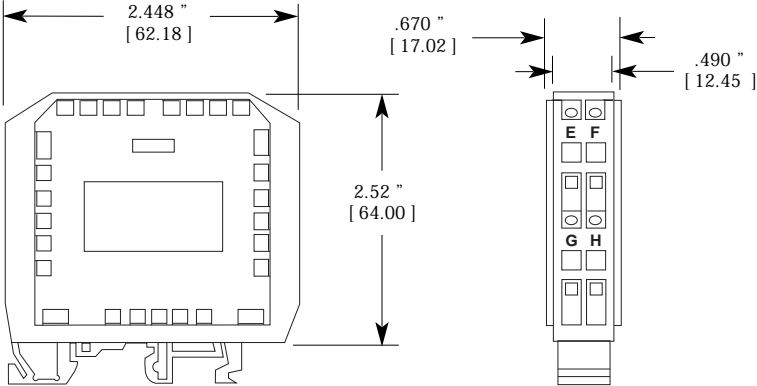

## Float Level Sensor

# NML-308 SERIES

Float Level Sensor

## Transmitter Dimension