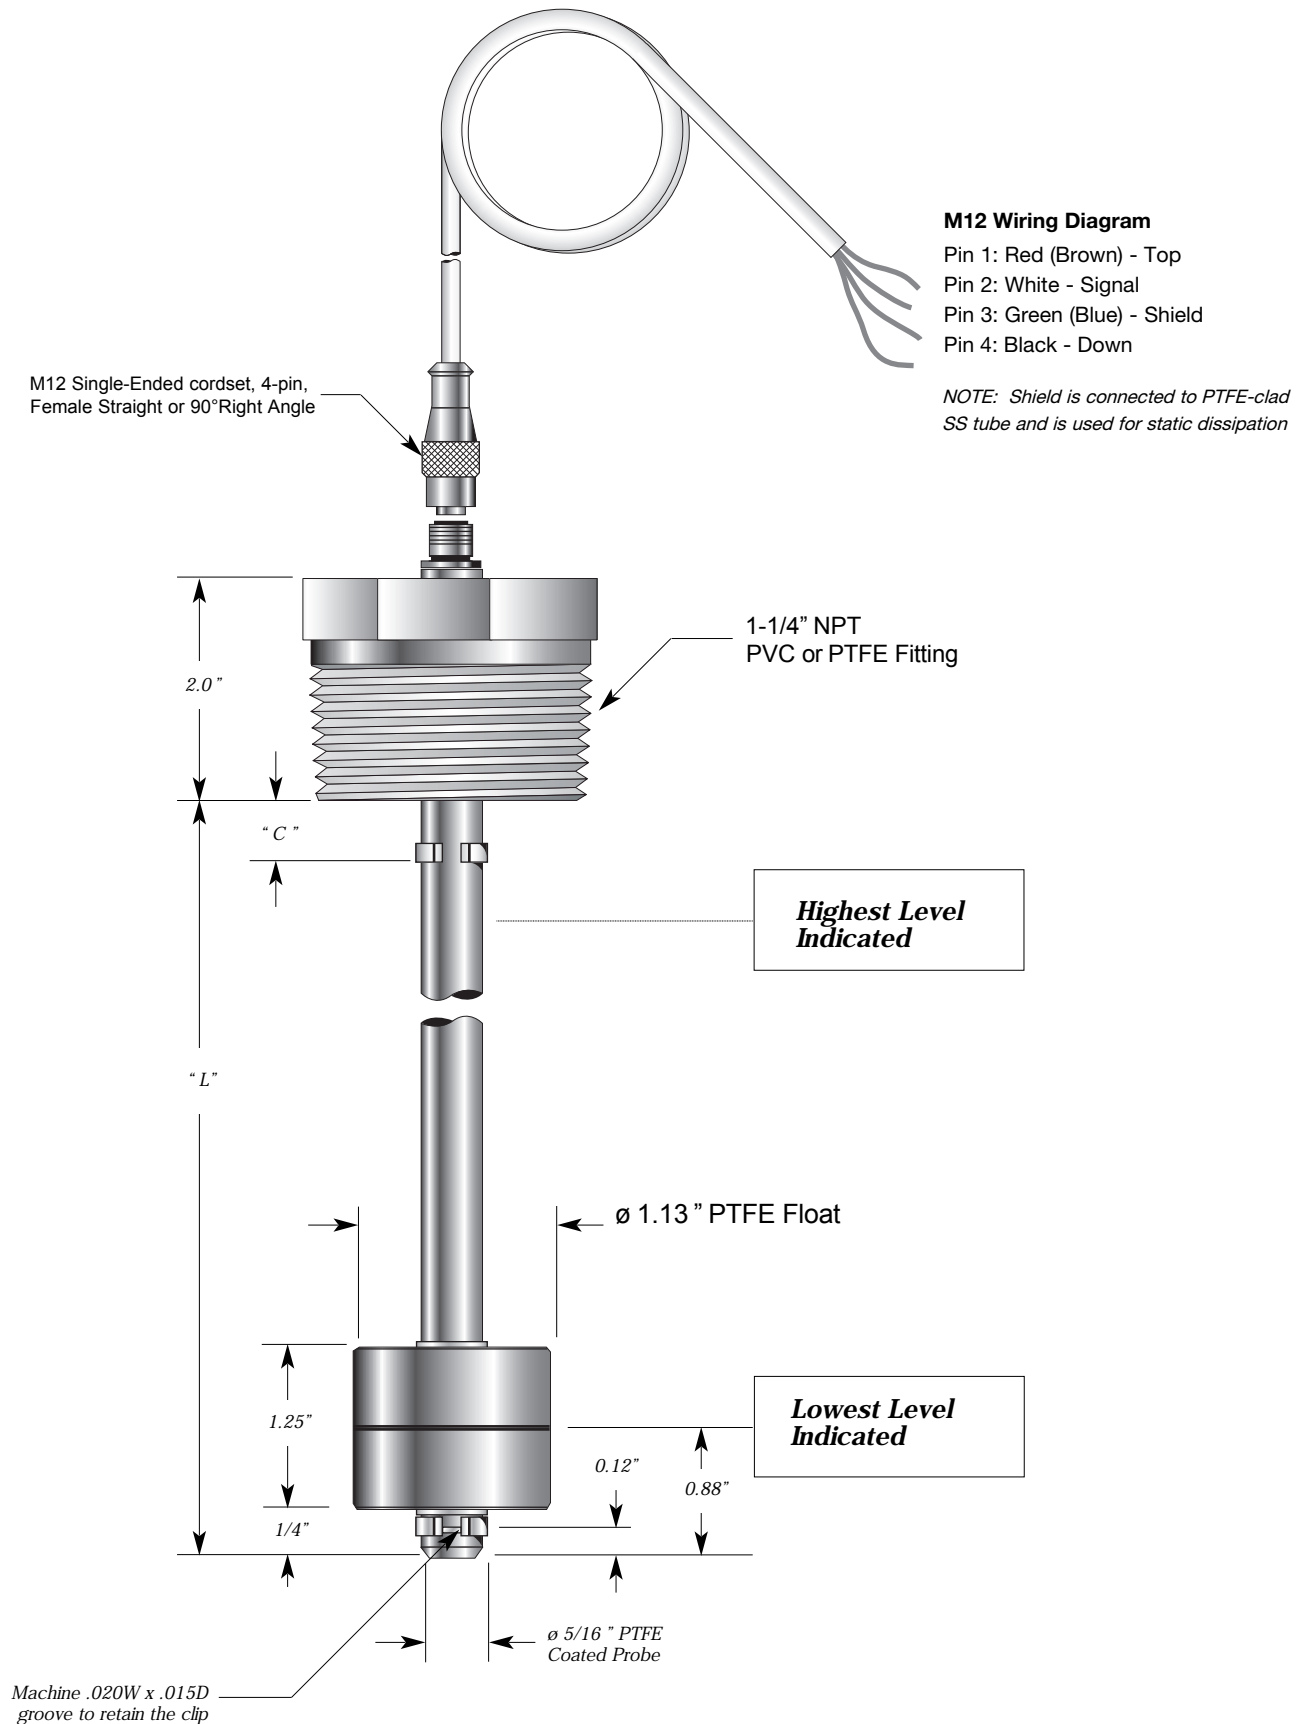

# NML-308 SERIES

## Float Level Sensor

# NML-308 SERIES

Float Level Sensor

## Transmitter Dimension